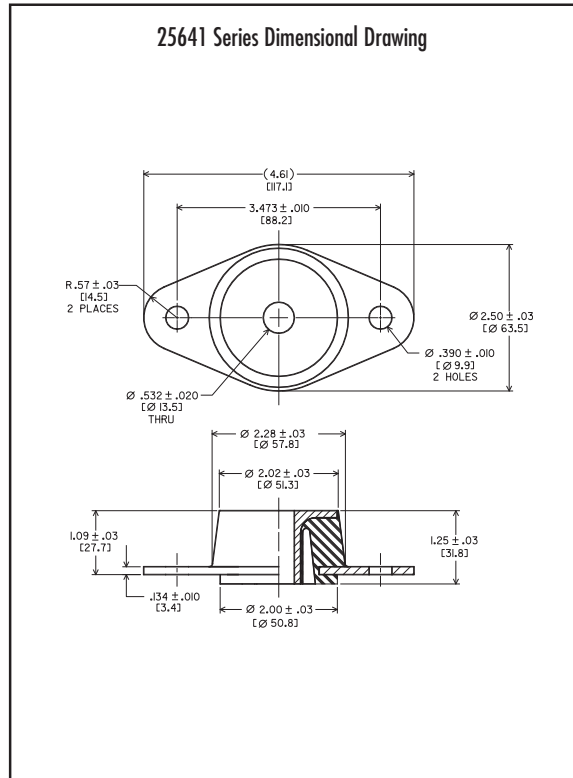

HR MOUNT SERIES: 25641

Dimensions & Performance Characteristics

AXIAL STATIC LOAD RANGE - 25641

Code	Nominal	Color Code
-2	100 lbs.	Red
-4	155 lbs.	White
-6	230 lbs.	Blue
-8	320 lbs.	Purple
-10	420 lbs.	Gray